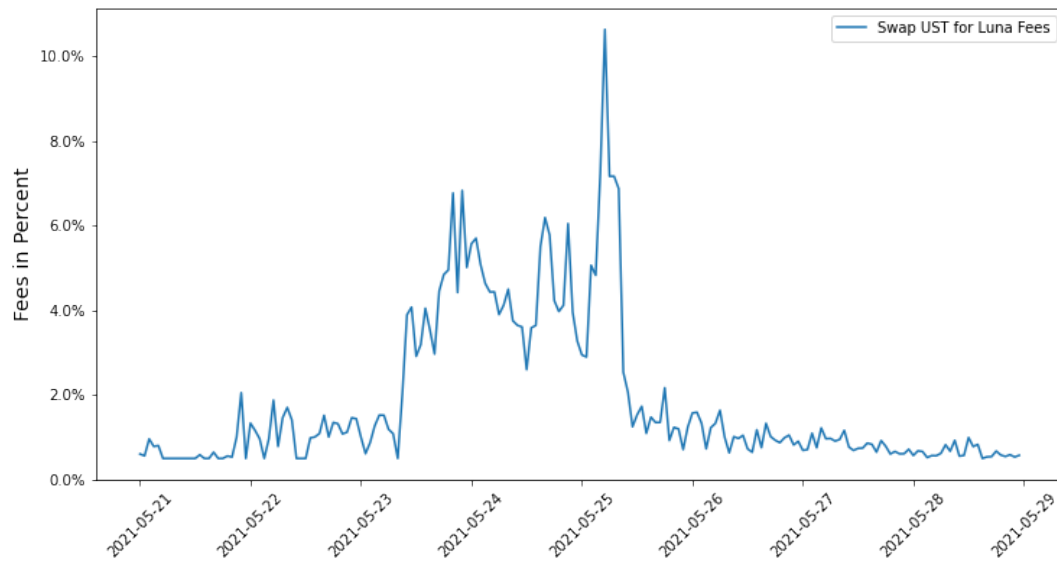

**Figure 3.8 Market Swap Fees from UST into LUNA**

Source: Terra Blockchain. The data are hourly medians.