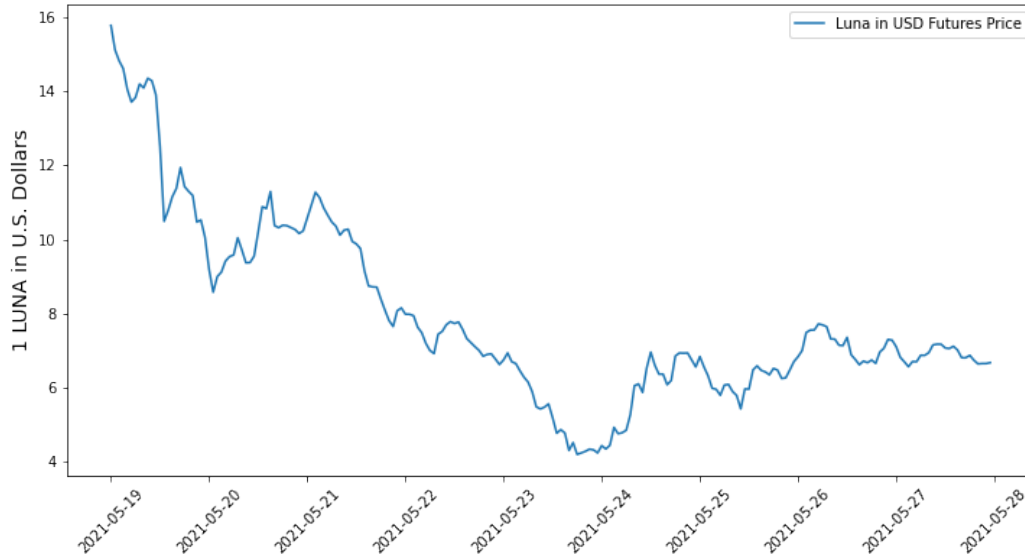

**Figure 3.3: LUNA Depreciation with Respect to U.S. Dollars**

Source: Logs<sup>17</sup> of the data feed from FTX exchange for May 19 to May 27, 2021, reflecting the mid-quote of the best bid and offer.

**PLAINTIFF'S  
EXHIBIT  
P192  
23-cv-1346 (JSR)**

<sup>17</sup> The files are [SEC-JUMPTRADE-E-0024449](#); [SEC-JUMPTRADE-E-0024494](#); [SEC-JUMPTRADE-E-0024539](#); [SEC-JUMPTRADE-E-0024584](#); [SEC-JUMPTRADE-E-0024629](#); [SEC-JUMPTRADE-E-0024676](#); [SEC-JUMPTRADE-E-0024721](#).